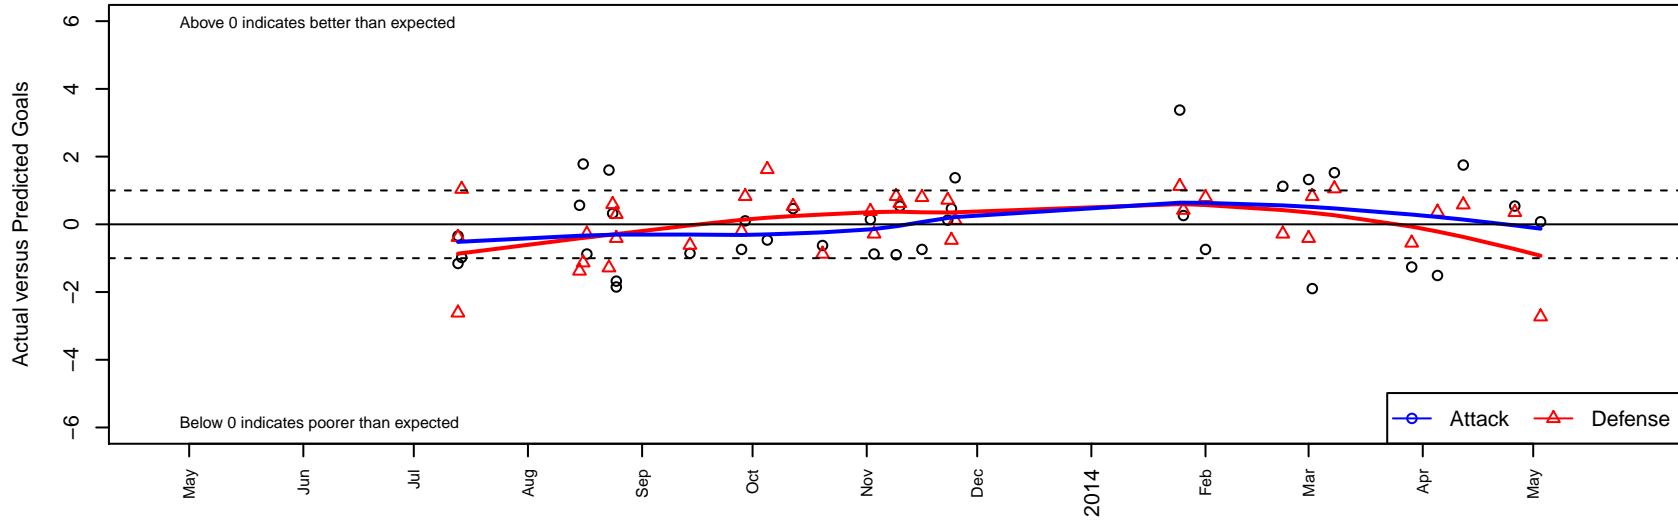

# Westsound FC Red G99

Westsound FC  
 Silverdale, WA  
 G99 total strength=1172  
 attack=3.9 defense=3.39  
 fall league = RCL G99 Div 3, Spr RCL G99 Div  
 alt names used:  
 WEST SOUND FC G99'S (WA)  
 Westsound FC G99 Red  
 Westsound FC GU99  
 WestSound FC Red (A)  
 WEST SOUND FC G99'S (WA)  
 Westsound FC GU99  
 WestSound FC Red (A)

Venues played:  
 ISC Gunners Invitational GU14  
 Bigfoot Gold U14  
 Island Cup GU14 Gold  
 RCL G99 Div 3  
 Spr RCL G99 Div 3  
 Challenge Cup G99 Division 2 – Challenge 2

**Westsound FC Red G99**  
 Dots are actual minus expected GF (blue circles) and GA (red triangles).  
 Blue line is smoothed change in attack strength. Red is smoothed change in defense strength.